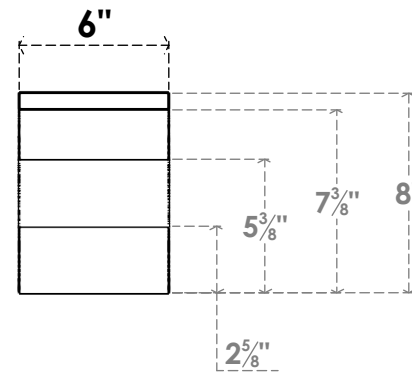

ITEM NUMBER: BRCPC060X08000X08000FST

6"W X 8"D X 8"H FUNSTON ARCHITECTURAL GRADE PVC CLOSED KNEE BRACE

SIDE PROFILE

FRONT PROFILE

ISOMETRIC

EKENA MILLWORK
2300 WEST MAIN ST.
CLARKSVILLE, TX 75426
TOLL FREE: 866-607-0453
WWW.EKENAMILLWORK.COM