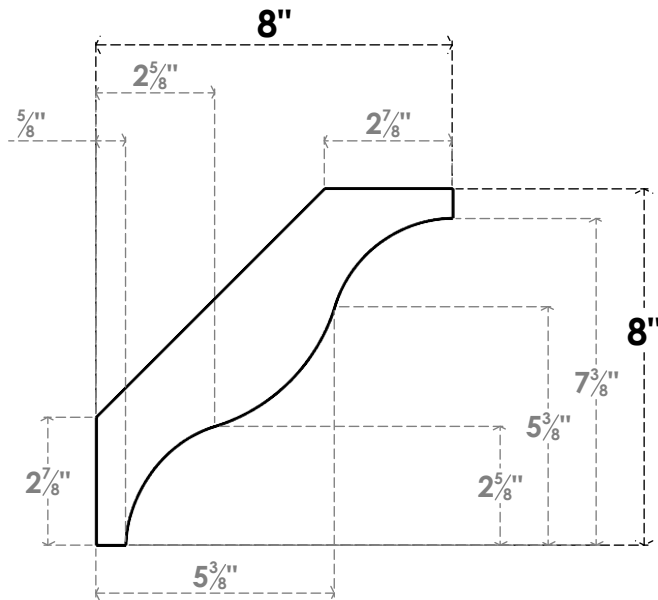

ITEM NUMBER: BRCPC060X08000X08000FST

6"W X 8"D X 8"H FUNSTON ARCHITECTURAL GRADE PVC CLOSED KNEE BRACE

SIDE PROFILE

FRONT PROFILE

ISOMETRIC

EKENA MILLWORK
2300 WEST MAIN ST.
CLARKSVILLE, TX 75426
TOLL FREE: 866-607-0453
WWW.EKENAMILLWORK.COM